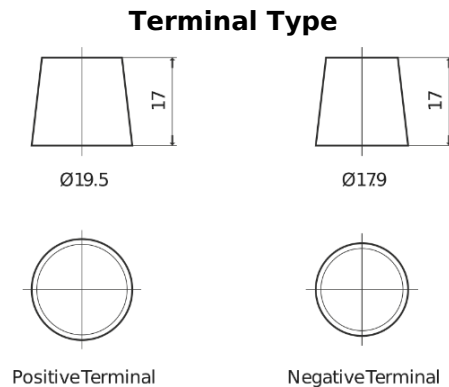

Product overview

Batteries for Trucks, Buses, Construction, Agriculture

StartPRO SG1806

Part number	SG1806
Technology	Flooded
EAN/GTIN	3661024065504
Voltage	12 V
Capacity	180.0 Ah
CCA	1000 A
Length	510 mm
Width	218 mm
Height	225 mm
Box size	D09
Polarity	ETN 4
Terminal Type	EN taper post
Hold Down	B3
Weights (subject of variation)	43.00 kg