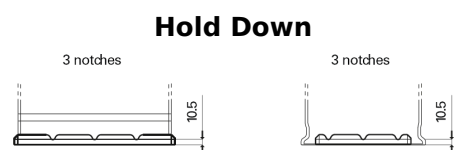

Product overview

Batteries for Trucks, Buses, Construction, Agriculture

StartPRO SG1806

Part number	SG1806
Technology	Flooded
EAN/GTIN	3661024065504
Voltage	12 V
Capacity	180.0 Ah
CCA	1000 A
Length	510 mm
Width	218 mm
Height	225 mm
Box size	D09
Polarity	ETN 4
Terminal Type	EN taper post
Hold Down	B3
Weights (subject of variation)	43.00 kg