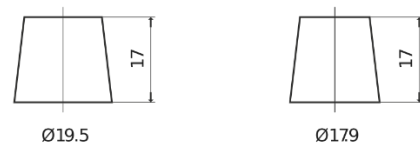

**Product overview**

Batteries for Cars

**EFB TL700**

Part number	TL700
Technology	EFB
EAN/GTIN	3661024055697
Voltage	12 V
Capacity	70 Ah
CCA	760 A
Length	278 mm
Width	175 mm
Height	190 mm
Box size	L03
Polarity	ETN 0
Terminal Type	EN taper post
Hold Down	B13
Weights (subject of variation)	19.30 kg

**Polarity**

**Terminal Type**

Positive Terminal

Negative Terminal

**Hold Down**

Design, features and specifications are subject to change without notice. We disclaim any representation or warranty, express or implied, concerning the data or recommendations, and in no event shall be liable for any loss or damage claimed to have arisen as a result. Some products may not be available in your local market.