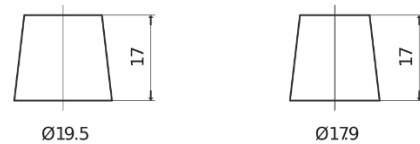

Product overview

Batteries for Cars

EFB EL700

Part number	EL700
Technology	EFB
EAN/GTIN	3661024035699
Voltage	12 V
Capacity	70 Ah
CCA	760 A
Length	278 mm
Width	175 mm
Height	190 mm
Box size	L03
Polarity	ETN 0
Terminal Type	EN taper post
Hold Down	B13
Weights (subject of variation)	19.30 kg

Polarity

Terminal Type

Positive Terminal

Negative Terminal

Hold Down

Design, features and specifications are subject to change without notice. We disclaim any representation or warranty, express or implied, concerning the data or recommendations, and in no event shall be liable for any loss or damage claimed to have arisen as a result. Some products may not be available in your local market.