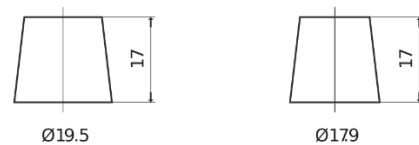

**Product overview**

Batteries for Cars

**EFB EL700**

Part number	EL700
Technology	EFB
EAN/GTIN	3661024035699
Voltage	12 V
Capacity	70 Ah
CCA	760 A
Length	278 mm
Width	175 mm
Height	190 mm
Box size	L03
Polarity	ETN 0
Terminal Type	EN taper post
Hold Down	B13
Weights (subject of variation)	19.30 kg

**Polarity**

**Terminal Type**

Positive Terminal

Negative Terminal

**Hold Down**

Design, features and specifications are subject to change without notice. We disclaim any representation or warranty, express or implied, concerning the data or recommendations, and in no event shall be liable for any loss or damage claimed to have arisen as a result. Some products may not be available in your local market.