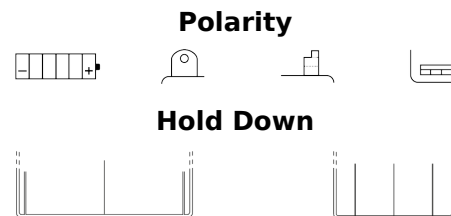

**Product overview**

Batteries for Motorcycles, ATVs, Snowmobiles, Garden

**Conventional EB5L-B**

Part number	EB5L-B
Technology	Flooded
EAN/GTIN	3661024033138
Voltage	12 V
Capacity	5 Ah
CCA	65 A
Length	120 mm
Width	60 mm
Height	130 mm
Box size	C38
Polarity	ETN 0
Terminal Type	M06
Hold Down	B0
Weights (subject of variation)	2.00 kg