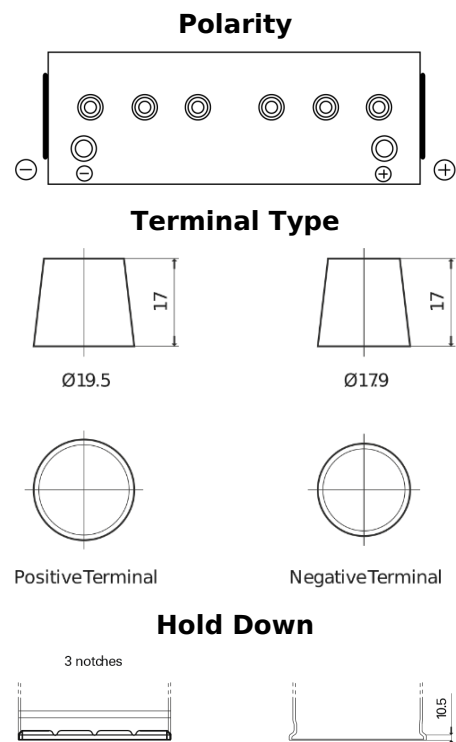

Product overview

Batteries for Trucks, Buses, Construction, Agriculture

StartPRO SG1402

Part number	SG1402
Technology	Flooded
EAN/GTIN	3661024065344
Voltage	12 V
Capacity	140.0 Ah
CCA	900 A
Length	508 mm
Width	175 mm
Height	205 mm
Box size	ATM
Polarity	ETN 0
Terminal Type	EN taper post
Hold Down	B1
Weights (subject of variation)	33.80 kg