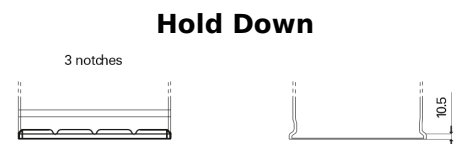

**Product overview**

Batteries for Trucks, Buses, Construction, Agriculture

**StartPRO SG1402**

Part number	SG1402
Technology	Flooded
EAN/GTIN	3661024065344
Voltage	12 V
Capacity	140.0 Ah
CCA	900 A
Length	508 mm
Width	175 mm
Height	205 mm
Box size	ATM
Polarity	ETN 0
Terminal Type	EN taper post
Hold Down	B1
Weights (subject of variation)	33.80 kg