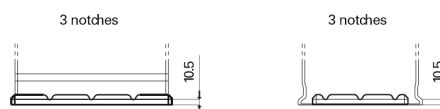

Product overview

Batteries for Trucks, Buses, Construction, Agriculture

StartPRO SG1355

Part number	SG1355
Technology	Flooded
EAN/GTIN	3661024065528
Voltage	12 V
Capacity	135.0 Ah
CCA	1000 A
Length	514 mm
Width	175 mm
Height	210 mm
Box size	DB8
Polarity	ETN 3
Terminal Type	EN taper post
Hold Down	B3
Weights (subject of variation)	36.00 kg

Polarity

Terminal Type

Hold Down

Design, features and specifications are subject to change without notice. We disclaim any representation or warranty, express or implied, concerning the data or recommendations, and in no event shall be liable for any loss or damage claimed to have arisen as a result. Some products may not be available in your local market.