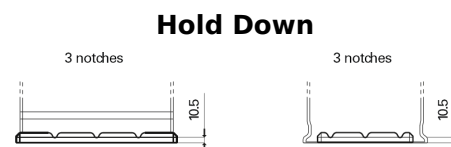

Product overview

Batteries for Trucks, Buses, Construction, Agriculture

StartPRO SG1355

Part number	SG1355
Technology	Flooded
EAN/GTIN	3661024065528
Voltage	12 V
Capacity	135.0 Ah
CCA	1000 A
Length	514 mm
Width	175 mm
Height	210 mm
Box size	DB8
Polarity	ETN 3
Terminal Type	EN taper post
Hold Down	B3
Weights (subject of variation)	36.00 kg