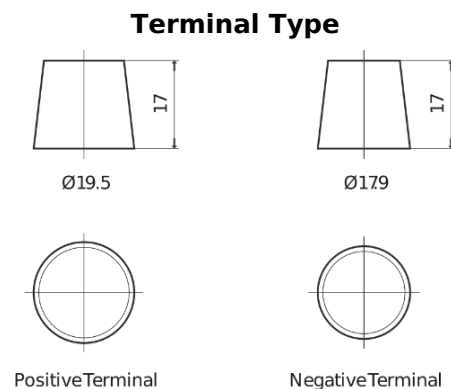

Product overview

Batteries for Trucks, Buses, Construction, Agriculture

StartPRO SG1353

Part number	SG1353
Technology	Flooded
EAN/GTIN	3661024065542
Voltage	12 V
Capacity	135.0 Ah
CCA	1000 A
Length	514 mm
Width	218 mm
Height	210 mm
Box size	DB9
Polarity	ETN 3
Terminal Type	EN taper post
Hold Down	B0
Weights (subject of variation)	39.80 kg