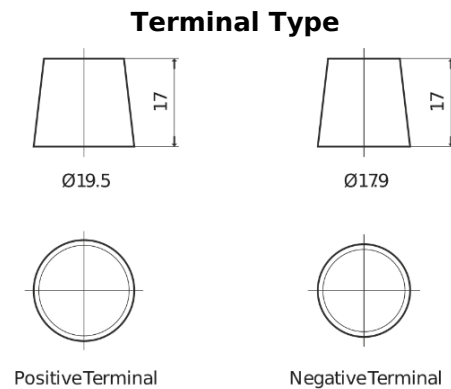

**Product overview**

Batteries for Trucks, Buses, Construction, Agriculture

**StartPRO SG1353**

Part number	SG1353
Technology	Flooded
EAN/GTIN	3661024065542
Voltage	12 V
Capacity	135.0 Ah
CCA	1000 A
Length	514 mm
Width	218 mm
Height	210 mm
Box size	DB9
Polarity	ETN 3
Terminal Type	EN taper post
Hold Down	B0
Weights (subject of variation)	39.80 kg