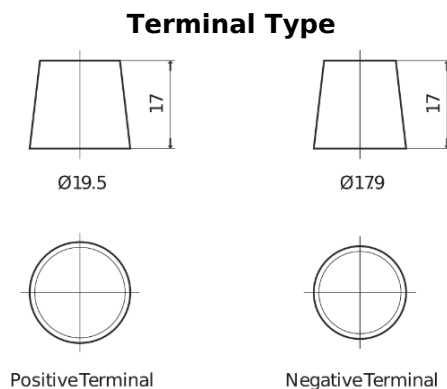

Product overview

Batteries for Trucks, Buses, Construction, Agriculture

StartPRO SG1353

Part number	SG1353
Technology	Flooded
EAN/GTIN	3661024065542
Voltage	12 V
Capacity	135.0 Ah
CCA	1000 A
Length	514 mm
Width	218 mm
Height	210 mm
Box size	DB9
Polarity	ETN 3
Terminal Type	EN taper post
Hold Down	B0
Weights (subject of variation)	39.80 kg