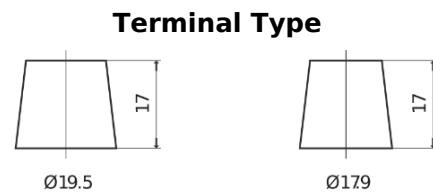

Product overview

Batteries for Trucks, Buses, Construction, Agriculture

PowerPRO SF2353

Part number	SF2353
Technology	Flooded
EAN/GTIN	3661024065320
Voltage	12 V
Capacity	235.0 Ah
CCA	1300 A
Length	518 mm
Width	274 mm
Height	240 mm
Box size	D06
Polarity	ETN 3
Terminal Type	EN taper post
Hold Down	B0
Weights (subject of variation)	56.30 kg