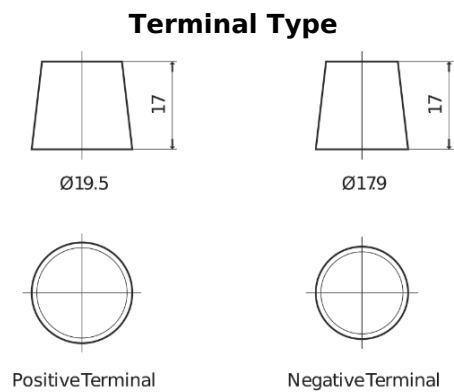

**Product overview**

Batteries for Trucks, Buses, Construction, Agriculture

**PowerPRO SF1251**

Part number	SF1251
Technology	Flooded
EAN/GTIN	3661024066730
Voltage	12 V
Capacity	125.0 Ah
CCA	850 A
Length	349 mm
Width	175 mm
Height	285 mm
Box size	D03
Polarity	ETN 1
Terminal Type	EN taper post
Hold Down	B0
Weights (subject of variation)	31.00 kg