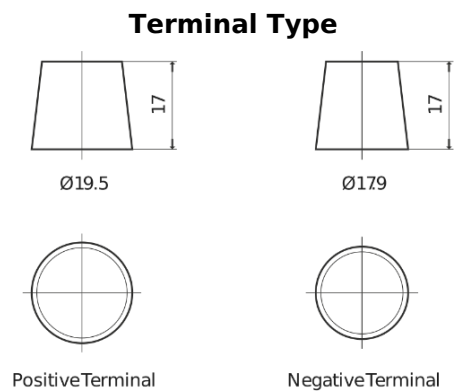

Product overview

Batteries for Trucks, Buses, Construction, Agriculture

PowerPRO SF1251

Part number	SF1251
Technology	Flooded
EAN/GTIN	3661024066730
Voltage	12 V
Capacity	125.0 Ah
CCA	850 A
Length	349 mm
Width	175 mm
Height	285 mm
Box size	D03
Polarity	ETN 1
Terminal Type	EN taper post
Hold Down	B0
Weights (subject of variation)	31.00 kg