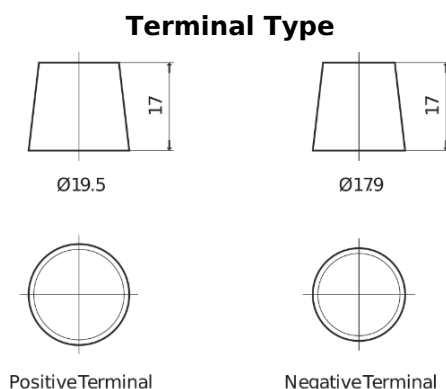

Product overview

Batteries for Trucks, Buses, Construction, Agriculture

PowerPRO SF1250

Part number	SF1250
Technology	Flooded
EAN/GTIN	3661024066723
Voltage	12 V
Capacity	125.0 Ah
CCA	850 A
Length	349 mm
Width	175 mm
Height	285 mm
Box size	D03
Polarity	ETN 0
Terminal Type	EN taper post
Hold Down	B0
Weights (subject of variation)	31.00 kg