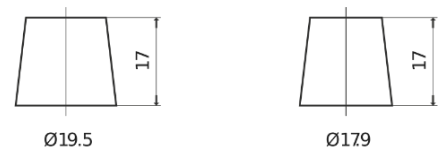

**Product overview**

Batteries for Trucks, Buses, Construction, Agriculture

**PowerPRO SF1202**

Part number	SF1202
Technology	Flooded
EAN/GTIN	3661024065276
Voltage	12 V
Capacity	120.0 Ah
CCA	870 A
Length	349 mm
Width	175 mm
Height	235 mm
Box size	D02
Polarity	ETN 0
Terminal Type	EN taper post
Hold Down	B1
Weights (subject of variation)	27.50 kg

**Polarity**

**Terminal Type**

Positive Terminal

Negative Terminal

**Hold Down**

Design, features and specifications are subject to change without notice. We disclaim any representation or warranty, express or implied, concerning the data or recommendations, and in no event shall be liable for any loss or damage claimed to have arisen as a result. Some products may not be available in your local market.