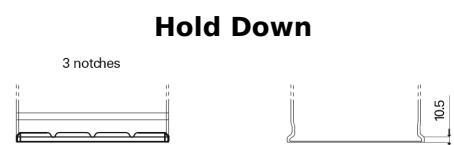

Product overview

Batteries for Trucks, Buses, Construction, Agriculture

PowerPRO SF1202

Part number	SF1202
Technology	Flooded
EAN/GTIN	3661024065276
Voltage	12 V
Capacity	120.0 Ah
CCA	870 A
Length	349 mm
Width	175 mm
Height	235 mm
Box size	D02
Polarity	ETN 0
Terminal Type	EN taper post
Hold Down	B1
Weights (subject of variation)	27.50 kg