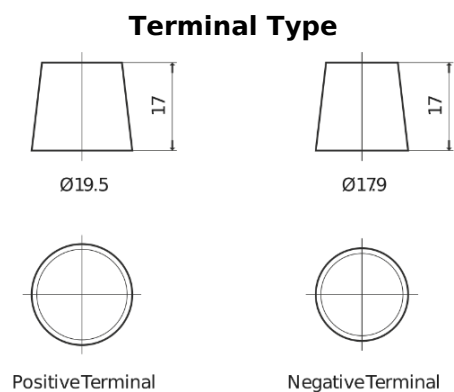

Product overview

Batteries for Trucks, Buses, Construction, Agriculture

PowerPRO SF1202

Part number	SF1202
Technology	Flooded
EAN/GTIN	3661024065276
Voltage	12 V
Capacity	120.0 Ah
CCA	870 A
Length	349 mm
Width	175 mm
Height	235 mm
Box size	D02
Polarity	ETN 0
Terminal Type	EN taper post
Hold Down	B1
Weights (subject of variation)	27.50 kg