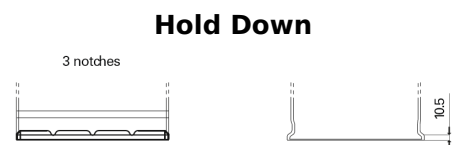

Product overview

Batteries for Trucks, Buses, Construction, Agriculture

PowerPRO SF1202

Part number	SF1202
Technology	Flooded
EAN/GTIN	3661024065276
Voltage	12 V
Capacity	120.0 Ah
CCA	870 A
Length	349 mm
Width	175 mm
Height	235 mm
Box size	D02
Polarity	ETN 0
Terminal Type	EN taper post
Hold Down	B1
Weights (subject of variation)	27.50 kg