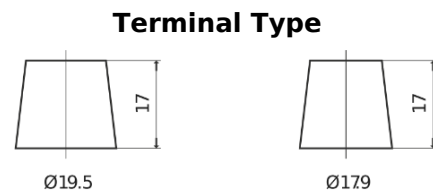

**Product overview**

Batteries for Trucks, Buses, Construction, Agriculture

**StrongPRO EFB+ SE2353**

Part number	SE2353
Technology	EFB
EAN/GTIN	3661024066457
Voltage	12 V
Capacity	235.0 Ah
CCA	1200 A
Length	518 mm
Width	274 mm
Height	240 mm
Box size	D06
Polarity	ETN 3
Terminal Type	EN taper post
Hold Down	B0
Weights (subject of variation)	58.20 kg