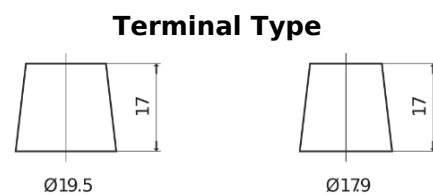

Product overview

Batteries for Trucks, Buses, Construction, Agriculture

StrongPRO EFB+ SE2353

Part number	SE2353
Technology	EFB
EAN/GTIN	3661024066457
Voltage	12 V
Capacity	235.0 Ah
CCA	1200 A
Length	518 mm
Width	274 mm
Height	240 mm
Box size	D06
Polarity	ETN 3
Terminal Type	EN taper post
Hold Down	B0
Weights (subject of variation)	58.20 kg