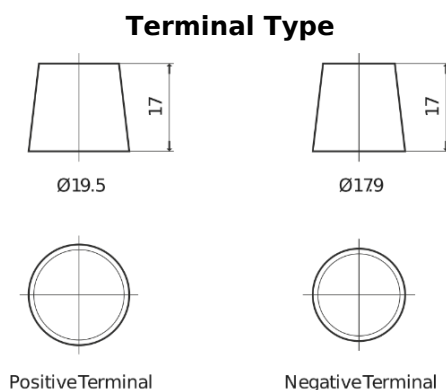

Product overview

Batteries for Trucks, Buses, Construction, Agriculture

Endurance+PRO Gel SD2103T

Part number	SD2103T
Technology	GEL
EAN/GTIN	3661024066617
Voltage	12 V
Capacity	210.0 Ah
CCA	800 A
Length	518 mm
Width	274 mm
Height	240 mm
Box size	D06
Polarity	ETN 3
Terminal Type	EN taper post
Hold Down	B0
Weights (subject of variation)	66.00 kg