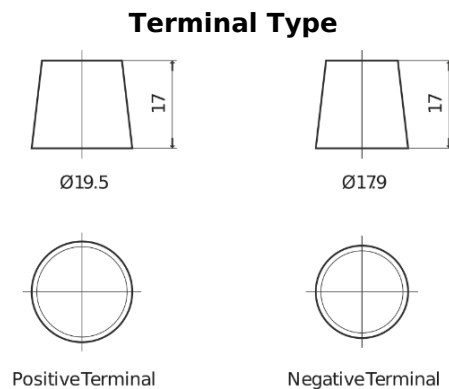

Product overview

Batteries for Trucks, Buses, Construction, Agriculture

Endurance+PRO Gel SD2103T

Part number	SD2103T
Technology	GEL
EAN/GTIN	3661024066617
Voltage	12 V
Capacity	210.0 Ah
CCA	800 A
Length	518 mm
Width	274 mm
Height	240 mm
Box size	D06
Polarity	ETN 3
Terminal Type	EN taper post
Hold Down	B0
Weights (subject of variation)	66.00 kg