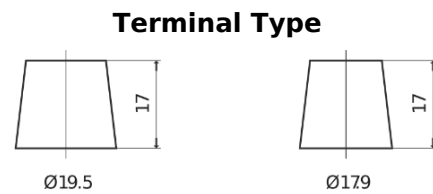

Product overview

Batteries for Trucks, Buses, Construction, Agriculture

Endurance+PRO Gel SD2103

Part number	SD2103
Technology	GEL
EAN/GTIN	3661024066525
Voltage	12 V
Capacity	210.0 Ah
CCA	1030 A
Length	518 mm
Width	274 mm
Height	240 mm
Box size	D06
Polarity	ETN 3
Terminal Type	EN taper post
Hold Down	B0
Weights (subject of variation)	63.50 kg