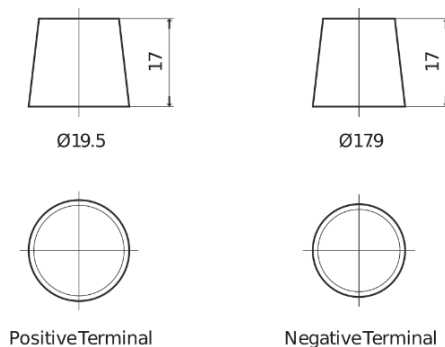

Terminal Type

Hold Down

Design, features and specifications are subject to change without notice. We disclaim any representation or warranty, express or implied, concerning the data or recommendations, and in no event shall be liable for any loss or damage claimed to have arisen as a result. Some products may not be available in your local market.