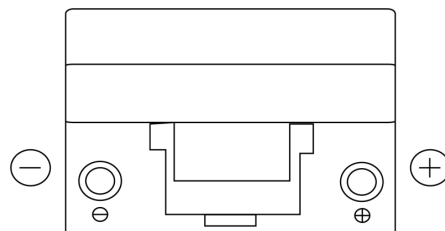

Product overview

Batteries for Cars

Standard SC904

Part number	SC904
Technology	Flooded
EAN/GTIN	3661024064750
Voltage	12 V
Capacity	90.0 Ah
CCA	680 A
Length	306 mm
Width	173 mm
Height	222 mm
Box size	D31
Polarity	ETN 0
Terminal Type	EN taper post
Hold Down	Korean B1
Weights (subject of variation)	19.90 kg

Polarity

Terminal Type

Hold Down

Design, features and specifications are subject to change without notice. We disclaim any representation or warranty, express or implied, concerning the data or recommendations, and in no event shall be liable for any loss or damage claimed to have arisen as a result. Some products may not be available in your local market.