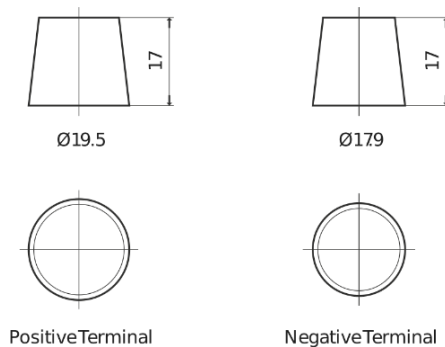

Terminal Type

Hold Down

Design, features and specifications are subject to change without notice. We disclaim any representation or warranty, express or implied, concerning the data or recommendations, and in no event shall be liable for any loss or damage claimed to have arisen as a result. Some products may not be available in your local market.