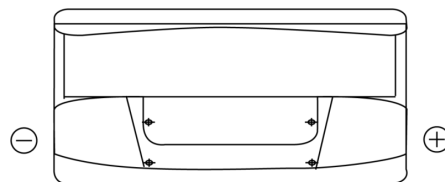

Product overview

Batteries for Cars

Standard SC900

Part number	SC900
Technology	Flooded
EAN/GTIN	3661024064835
Voltage	12 V
Capacity	90.0 Ah
CCA	720 A
Length	353 mm
Width	175 mm
Height	190 mm
Box size	L05
Polarity	ETN 0
Terminal Type	EN taper post
Hold Down	B13
Weights (subject of variation)	20.50 kg

Polarity

Terminal Type

Hold Down

Design, features and specifications are subject to change without notice. We disclaim any representation or warranty, express or implied, concerning the data or recommendations, and in no event shall be liable for any loss or damage claimed to have arisen as a result. Some products may not be available in your local market.