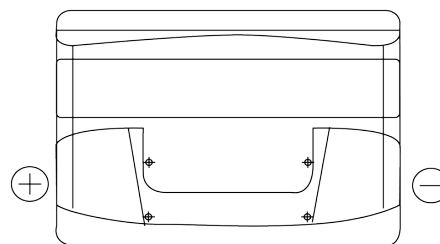

Product overview

Batteries for Cars

Technica TB741

Part number	TB741
Technology	Flooded
EAN/GTIN	3661024054560
Voltage	12 V
Capacity	74 Ah
CCA	680 A
Length	278 mm
Width	175 mm
Height	190 mm
Box size	L03
Polarity	ETN 1
Terminal Type	EN taper post
Hold Down	B13
Weights (subject of variation)	16.60 kg

Polarity

Terminal Type

Positive Terminal

Negative Terminal

Hold Down

Design, features and specifications are subject to change without notice. We disclaim any representation or warranty, express or implied, concerning the data or recommendations, and in no event shall be liable for any loss or damage claimed to have arisen as a result. Some products may not be available in your local market.