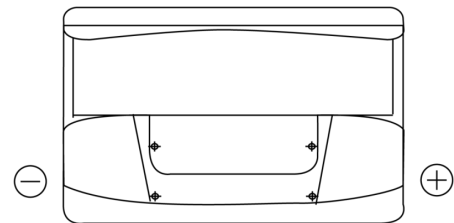

Product overview

Batteries for Cars

Standard SC700

Part number	SC700
Technology	Flooded
EAN/GTIN	3661024064828
Voltage	12 V
Capacity	70.0 Ah
CCA	640 A
Length	278 mm
Width	175 mm
Height	190 mm
Box size	L03
Polarity	ETN 0
Terminal Type	EN taper post
Hold Down	B13
Weights (subject of variation)	16.00 kg

Polarity

Terminal Type

Positive Terminal

Negative Terminal

Hold Down

Design, features and specifications are subject to change without notice. We disclaim any representation or warranty, express or implied, concerning the data or recommendations, and in no event shall be liable for any loss or damage claimed to have arisen as a result. Some products may not be available in your local market.