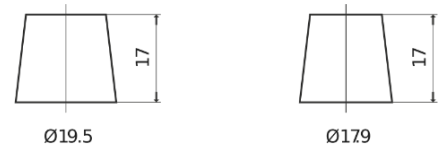

Terminal Type

Positive Terminal

Negative Terminal