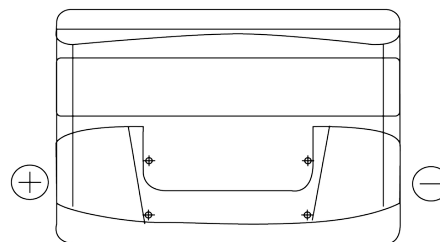

Product overview

Batteries for Cars

Formula FB741

Part number	FB741
Technology	Flooded
EAN/GTIN	3661024044561
Voltage	12 V
Capacity	74 Ah
CCA	680 A
Length	278 mm
Width	175 mm
Height	190 mm
Box size	L03
Polarity	ETN 1
Terminal Type	EN taper post
Hold Down	B13
Weights (subject of variation)	16.60 kg

Polarity

Terminal Type

Positive Terminal

Negative Terminal

Hold Down

Design, features and specifications are subject to change without notice. We disclaim any representation or warranty, express or implied, concerning the data or recommendations, and in no event shall be liable for any loss or damage claimed to have arisen as a result. Some products may not be available in your local market.