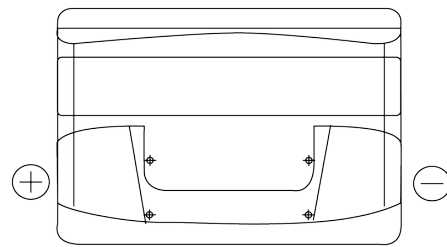

Product overview

Batteries for Cars

Formula FB741

Part number	FB741
Technology	Flooded
EAN/GTIN	3661024044561
Voltage	12 V
Capacity	74 Ah
CCA	680 A
Length	278 mm
Width	175 mm
Height	190 mm
Box size	L03
Polarity	ETN 1
Terminal Type	EN taper post
Hold Down	B13
Weights (subject of variation)	16.60 kg

Polarity

Terminal Type

Positive Terminal

Negative Terminal

Hold Down

Design, features and specifications are subject to change without notice. We disclaim any representation or warranty, express or implied, concerning the data or recommendations, and in no event shall be liable for any loss or damage claimed to have arisen as a result. Some products may not be available in your local market.