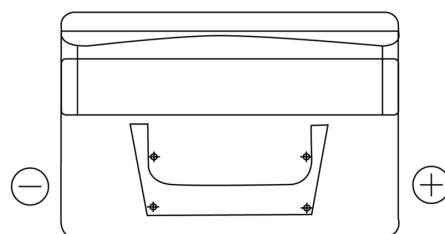

Product overview

Batteries for Cars

Standard SC652

Part number	SC652
Technology	Flooded
EAN/GTIN	3661024064866
Voltage	12 V
Capacity	65.0 Ah
CCA	540 A
Length	278 mm
Width	175 mm
Height	175 mm
Box size	LB3
Polarity	ETN 0
Terminal Type	EN taper post
Hold Down	B13
Weights (subject of variation)	14.50 kg

Polarity

Terminal Type

Positive Terminal

Negative Terminal

Hold Down

Design, features and specifications are subject to change without notice. We disclaim any representation or warranty, express or implied, concerning the data or recommendations, and in no event shall be liable for any loss or damage claimed to have arisen as a result. Some products may not be available in your local market.