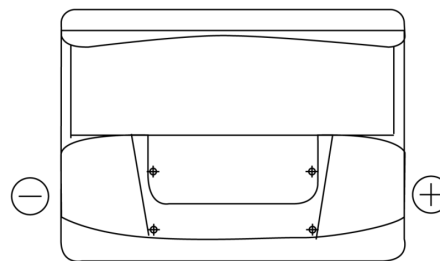

**Product overview**

Batteries for Cars

**Standard SC550**

Part number	SC550
Technology	Flooded
EAN/GTIN	3661024064804
Voltage	12 V
Capacity	55.0 Ah
CCA	460 A
Length	242 mm
Width	175 mm
Height	190 mm
Box size	L02
Polarity	ETN 0
Terminal Type	EN taper post
Hold Down	B13
Weights (subject of variation)	13.50 kg

**Polarity**

**Terminal Type**

**Hold Down**

Design, features and specifications are subject to change without notice. We disclaim any representation or warranty, express or implied, concerning the data or recommendations, and in no event shall be liable for any loss or damage claimed to have arisen as a result. Some products may not be available in your local market.