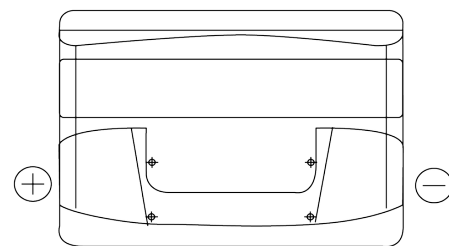

Product overview

Batteries for Cars

Excell EB741

Part number	EB741
Technology	Flooded
EAN/GTIN	3661024034562
Voltage	12 V
Capacity	74 Ah
CCA	680 A
Length	278 mm
Width	175 mm
Height	190 mm
Box size	L03
Polarity	ETN 1
Terminal Type	EN taper post
Hold Down	B13
Weights (subject of variation)	16.60 kg

Polarity

Terminal Type

Positive Terminal

Negative Terminal

Hold Down

Design, features and specifications are subject to change without notice. We disclaim any representation or warranty, express or implied, concerning the data or recommendations, and in no event shall be liable for any loss or damage claimed to have arisen as a result. Some products may not be available in your local market.