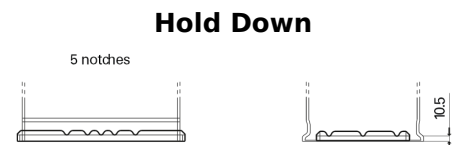

**Product overview**

Batteries for Cars

**Standard SC542**

Part number	SC542
Technology	Flooded
EAN/GTIN	3661024064859
Voltage	12 V
Capacity	54.0 Ah
CCA	500 A
Length	242 mm
Width	175 mm
Height	175 mm
Box size	LB2
Polarity	ETN 0
Terminal Type	EN taper post
Hold Down	B13
Weights (subject of variation)	12.90 kg