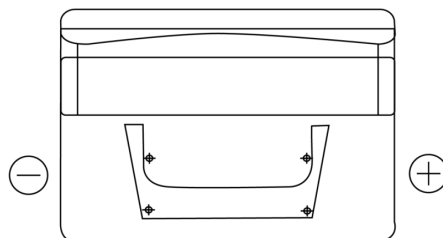

Product overview

Batteries for Cars

Standard SC542

Part number	SC542
Technology	Flooded
EAN/GTIN	3661024064859
Voltage	12 V
Capacity	54.0 Ah
CCA	500 A
Length	242 mm
Width	175 mm
Height	175 mm
Box size	LB2
Polarity	ETN 0
Terminal Type	EN taper post
Hold Down	B13
Weights (subject of variation)	12.90 kg

Polarity

Terminal Type

Hold Down

Design, features and specifications are subject to change without notice. We disclaim any representation or warranty, express or implied, concerning the data or recommendations, and in no event shall be liable for any loss or damage claimed to have arisen as a result. Some products may not be available in your local market.