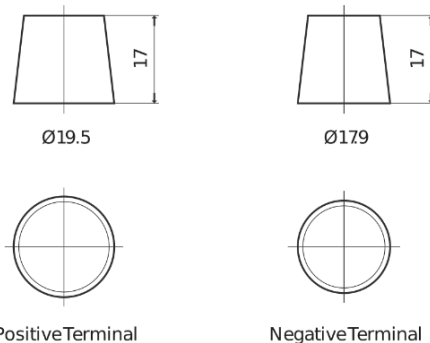

Terminal Type

Hold Down

Design, features and specifications are subject to change without notice. We disclaim any representation or warranty, express or implied, concerning the data or recommendations, and in no event shall be liable for any loss or damage claimed to have arisen as a result. Some products may not be available in your local market.