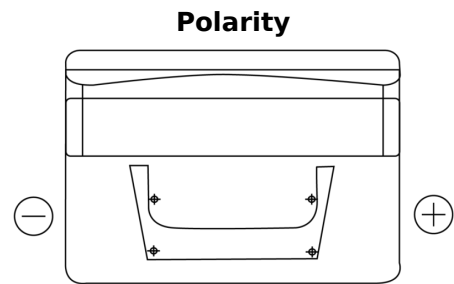

**Product overview**

Batteries for Cars

**Standard SC542**

Part number	SC542
Technology	Flooded
EAN/GTIN	3661024064859
Voltage	12 V
Capacity	54.0 Ah
CCA	500 A
Length	242 mm
Width	175 mm
Height	175 mm
Box size	LB2
Polarity	ETN 0
Terminal Type	EN taper post
Hold Down	B13
Weights (subject of variation)	12.90 kg