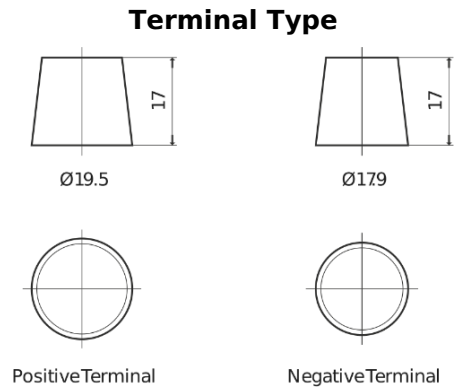

**Product overview**

Batteries for Cars

**Standard SC542**

Part number	SC542
Technology	Flooded
EAN/GTIN	3661024064859
Voltage	12 V
Capacity	54.0 Ah
CCA	500 A
Length	242 mm
Width	175 mm
Height	175 mm
Box size	LB2
Polarity	ETN 0
Terminal Type	EN taper post
Hold Down	B13
Weights (subject of variation)	12.90 kg