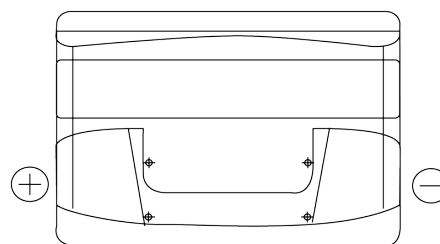

**Product overview**

Batteries for Cars

**Plus CB741**

Part number	CB741
Technology	Flooded
EAN/GTIN	3661024014564
Voltage	12 V
Capacity	74 Ah
CCA	680 A
Length	278 mm
Width	175 mm
Height	190 mm
Box size	L03
Polarity	ETN 1
Terminal Type	EN taper post
Hold Down	B13
Weights (subject of variation)	16.60 kg

**Polarity**

**Terminal Type**

Positive Terminal

Negative Terminal

**Hold Down**

Design, features and specifications are subject to change without notice. We disclaim any representation or warranty, express or implied, concerning the data or recommendations, and in no event shall be liable for any loss or damage claimed to have arisen as a result. Some products may not be available in your local market.