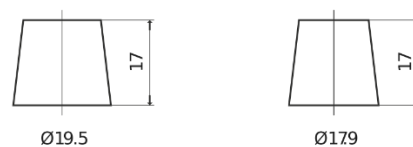

**Product overview**

Batteries for Cars

**Plus CB741**

Part number	CB741
Technology	Flooded
EAN/GTIN	3661024014564
Voltage	12 V
Capacity	74 Ah
CCA	680 A
Length	278 mm
Width	175 mm
Height	190 mm
Box size	L03
Polarity	ETN 1
Terminal Type	EN taper post
Hold Down	B13
Weights (subject of variation)	16.60 kg

**Polarity**

**Terminal Type**

Positive Terminal

Negative Terminal

**Hold Down**

Design, features and specifications are subject to change without notice. We disclaim any representation or warranty, express or implied, concerning the data or recommendations, and in no event shall be liable for any loss or damage claimed to have arisen as a result. Some products may not be available in your local market.