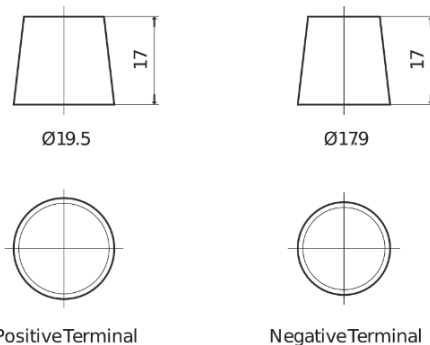

Terminal Type

Hold Down

Design, features and specifications are subject to change without notice. We disclaim any representation or warranty, express or implied, concerning the data or recommendations, and in no event shall be liable for any loss or damage claimed to have arisen as a result. Some products may not be available in your local market.