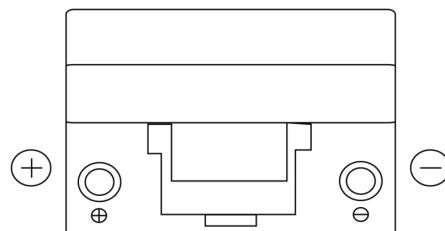

Product overview

Batteries for Cars

Superline SB955

Part number	SB955
Technology	Flooded
EAN/GTIN	3661024064460
Voltage	12 V
Capacity	95.0 Ah
CCA	760 A
Length	306 mm
Width	173 mm
Height	222 mm
Box size	D31
Polarity	ETN 1
Terminal Type	EN taper post
Hold Down	Korean B1
Weights (subject of variation)	20.60 kg

Polarity

Terminal Type

Hold Down

Design, features and specifications are subject to change without notice. We disclaim any representation or warranty, express or implied, concerning the data or recommendations, and in no event shall be liable for any loss or damage claimed to have arisen as a result. Some products may not be available in your local market.