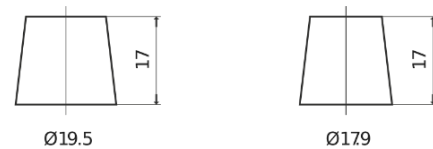

Terminal Type