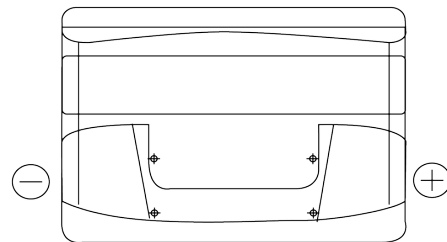

**Product overview**

Batteries for Cars

**Formula FB740**

Part number	FB740
Technology	Flooded
EAN/GTIN	3661024044554
Voltage	12 V
Capacity	74 Ah
CCA	680 A
Length	278 mm
Width	175 mm
Height	190 mm
Box size	L03
Polarity	ETN 0
Terminal Type	EN taper post
Hold Down	B13
Weights (subject of variation)	16.60 kg

**Polarity**

**Terminal Type**

Positive Terminal

Negative Terminal

**Hold Down**

Design, features and specifications are subject to change without notice. We disclaim any representation or warranty, express or implied, concerning the data or recommendations, and in no event shall be liable for any loss or damage claimed to have arisen as a result. Some products may not be available in your local market.