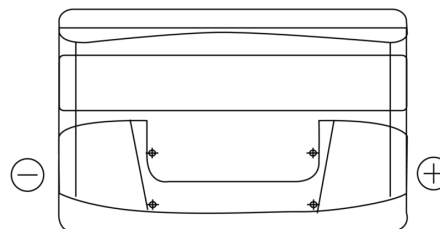

**Product overview**

Batteries for Cars

**Superline SB852**

Part number	SB852
Technology	Flooded
EAN/GTIN	3661024064668
Voltage	12 V
Capacity	85.0 Ah
CCA	760 A
Length	353 mm
Width	175 mm
Height	175 mm
Box size	LB5
Polarity	ETN 0
Terminal Type	EN taper post
Hold Down	B13
Weights (subject of variation)	19.40 kg

**Polarity**

**Terminal Type**

**Hold Down**

Design, features and specifications are subject to change without notice. We disclaim any representation or warranty, express or implied, concerning the data or recommendations, and in no event shall be liable for any loss or damage claimed to have arisen as a result. Some products may not be available in your local market.