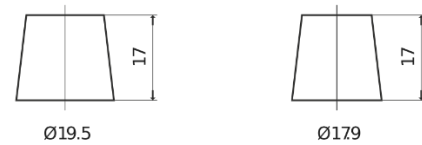

**Product overview**

Batteries for Cars

**Excell EB740**

Part number	EB740
Technology	Flooded
EAN/GTIN	3661024034555
Voltage	12 V
Capacity	74 Ah
CCA	680 A
Length	278 mm
Width	175 mm
Height	190 mm
Box size	L03
Polarity	ETN 0
Terminal Type	EN taper post
Hold Down	B13
Weights (subject of variation)	16.60 kg

**Polarity**

**Terminal Type**

Positive Terminal

Negative Terminal

**Hold Down**

Design, features and specifications are subject to change without notice. We disclaim any representation or warranty, express or implied, concerning the data or recommendations, and in no event shall be liable for any loss or damage claimed to have arisen as a result. Some products may not be available in your local market.