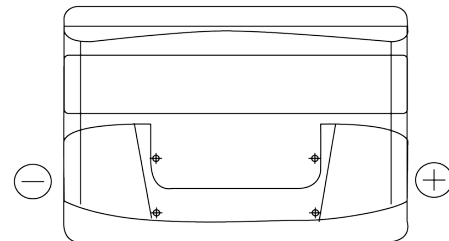

**Product overview**

Batteries for Cars

**Excell EB740**

Part number	EB740
Technology	Flooded
EAN/GTIN	3661024034555
Voltage	12 V
Capacity	74 Ah
CCA	680 A
Length	278 mm
Width	175 mm
Height	190 mm
Box size	L03
Polarity	ETN 0
Terminal Type	EN taper post
Hold Down	B13
Weights (subject of variation)	16.60 kg

**Polarity**

**Terminal Type**

Positive Terminal

Negative Terminal

**Hold Down**

Design, features and specifications are subject to change without notice. We disclaim any representation or warranty, express or implied, concerning the data or recommendations, and in no event shall be liable for any loss or damage claimed to have arisen as a result. Some products may not be available in your local market.