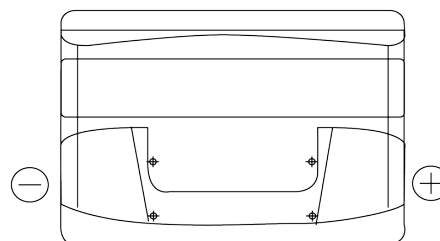

Product overview

Batteries for Cars

Excell EB740

Part number	EB740
Technology	Flooded
EAN/GTIN	3661024034555
Voltage	12 V
Capacity	74 Ah
CCA	680 A
Length	278 mm
Width	175 mm
Height	190 mm
Box size	L03
Polarity	ETN 0
Terminal Type	EN taper post
Hold Down	B13
Weights (subject of variation)	16.60 kg

Polarity

Terminal Type

Positive Terminal

Negative Terminal

Hold Down

Design, features and specifications are subject to change without notice. We disclaim any representation or warranty, express or implied, concerning the data or recommendations, and in no event shall be liable for any loss or damage claimed to have arisen as a result. Some products may not be available in your local market.