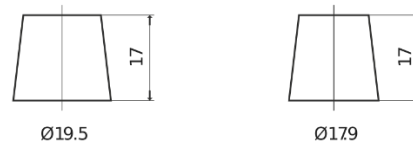

Product overview

Batteries for Cars

Excell EB740

Part number	EB740
Technology	Flooded
EAN/GTIN	3661024034555
Voltage	12 V
Capacity	74 Ah
CCA	680 A
Length	278 mm
Width	175 mm
Height	190 mm
Box size	L03
Polarity	ETN 0
Terminal Type	EN taper post
Hold Down	B13
Weights (subject of variation)	16.60 kg

Polarity

Terminal Type

Positive Terminal

Negative Terminal

Hold Down

Design, features and specifications are subject to change without notice. We disclaim any representation or warranty, express or implied, concerning the data or recommendations, and in no event shall be liable for any loss or damage claimed to have arisen as a result. Some products may not be available in your local market.