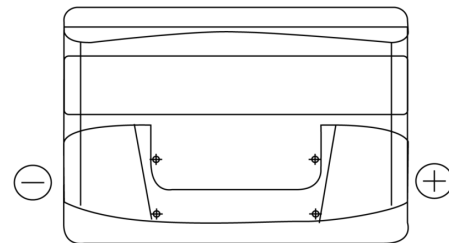

**Product overview**

Batteries for Cars

**Superline SB802**

Part number	SB802
Technology	Flooded
EAN/GTIN	3661024064651
Voltage	12 V
Capacity	80.0 Ah
CCA	700 A
Length	315 mm
Width	175 mm
Height	175 mm
Box size	LB4
Polarity	ETN 0
Terminal Type	EN taper post
Hold Down	B13
Weights (subject of variation)	17.80 kg

**Polarity**

**Terminal Type**

**Hold Down**

Design, features and specifications are subject to change without notice. We disclaim any representation or warranty, express or implied, concerning the data or recommendations, and in no event shall be liable for any loss or damage claimed to have arisen as a result. Some products may not be available in your local market.