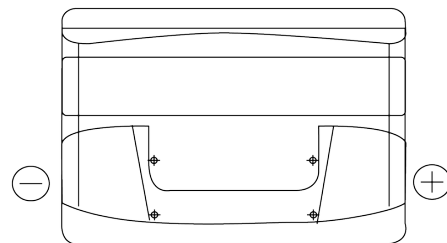

**Product overview**

Batteries for Cars

**Plus CB740**

Part number	CB740
Technology	Flooded
EAN/GTIN	3661024014557
Voltage	12 V
Capacity	74 Ah
CCA	680 A
Length	278 mm
Width	175 mm
Height	190 mm
Box size	L03
Polarity	ETN 0
Terminal Type	EN taper post
Hold Down	B13
Weights (subject of variation)	16.60 kg

**Polarity**

**Terminal Type**

Positive Terminal

Negative Terminal

**Hold Down**

Design, features and specifications are subject to change without notice. We disclaim any representation or warranty, express or implied, concerning the data or recommendations, and in no event shall be liable for any loss or damage claimed to have arisen as a result. Some products may not be available in your local market.