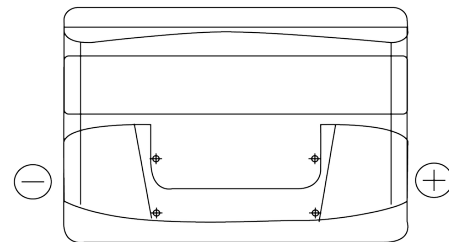

**Product overview**

Batteries for Cars

**Plus CB740**

Part number	CB740
Technology	Flooded
EAN/GTIN	3661024014557
Voltage	12 V
Capacity	74 Ah
CCA	680 A
Length	278 mm
Width	175 mm
Height	190 mm
Box size	L03
Polarity	ETN 0
Terminal Type	EN taper post
Hold Down	B13
Weights (subject of variation)	16.60 kg

**Polarity**

**Terminal Type**

Positive Terminal

Negative Terminal

**Hold Down**

Design, features and specifications are subject to change without notice. We disclaim any representation or warranty, express or implied, concerning the data or recommendations, and in no event shall be liable for any loss or damage claimed to have arisen as a result. Some products may not be available in your local market.