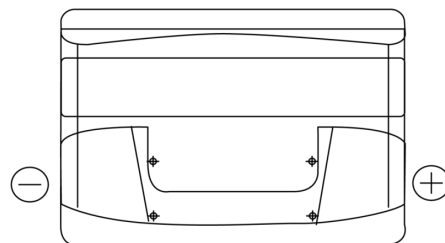

Product overview

Batteries for Cars

Superline SB800

| | |
|--------------------------------|---------------|
| Part number | SB800 |
| Technology | Flooded |
| EAN/GTIN | 3661024066242 |
| Voltage | 12 V |
| Capacity | 80.0 Ah |
| CCA | 640 A |
| Length | 315 mm |
| Width | 175 mm |
| Height | 190 mm |
| Box size | L04 |
| Polarity | ETN 0 |
| Terminal Type | EN taper post |
| Hold Down | B13 |
| Weights (subject of variation) | 19.00 kg |

Polarity

Terminal Type

Positive Terminal

Negative Terminal

Hold Down

Design, features and specifications are subject to change without notice. We disclaim any representation or warranty, express or implied, concerning the data or recommendations, and in no event shall be liable for any loss or damage claimed to have arisen as a result. Some products may not be available in your local market.