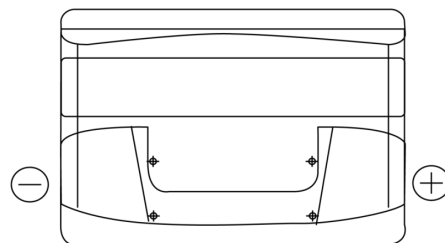

**Product overview**

Batteries for Cars

**Superline SB800**

Part number	SB800
Technology	Flooded
EAN/GTIN	3661024066242
Voltage	12 V
Capacity	80.0 Ah
CCA	640 A
Length	315 mm
Width	175 mm
Height	190 mm
Box size	L04
Polarity	ETN 0
Terminal Type	EN taper post
Hold Down	B13
Weights (subject of variation)	19.00 kg

**Polarity**

**Terminal Type**

Positive Terminal

Negative Terminal

**Hold Down**

Design, features and specifications are subject to change without notice. We disclaim any representation or warranty, express or implied, concerning the data or recommendations, and in no event shall be liable for any loss or damage claimed to have arisen as a result. Some products may not be available in your local market.