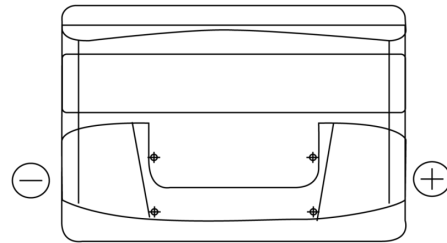

**Product overview**

Batteries for Cars

**Superline SB712**

Part number	SB712
Technology	Flooded
EAN/GTIN	3661024064644
Voltage	12 V
Capacity	71.0 Ah
CCA	670 A
Length	278 mm
Width	175 mm
Height	175 mm
Box size	LB3
Polarity	ETN 0
Terminal Type	EN taper post
Hold Down	B13
Weights (subject of variation)	15.30 kg

**Polarity**

**Terminal Type**

Positive Terminal

Negative Terminal

**Hold Down**

Design, features and specifications are subject to change without notice. We disclaim any representation or warranty, express or implied, concerning the data or recommendations, and in no event shall be liable for any loss or damage claimed to have arisen as a result. Some products may not be available in your local market.