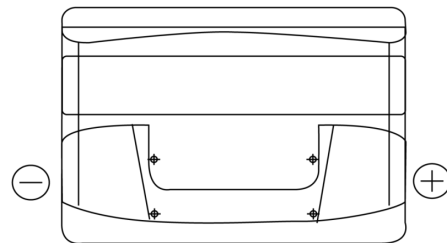

**Product overview**

Batteries for Cars

**Superline SB712**

Part number	SB712
Technology	Flooded
EAN/GTIN	3661024064644
Voltage	12 V
Capacity	71.0 Ah
CCA	670 A
Length	278 mm
Width	175 mm
Height	175 mm
Box size	LB3
Polarity	ETN 0
Terminal Type	EN taper post
Hold Down	B13
Weights (subject of variation)	15.30 kg

**Polarity**

**Terminal Type**

Positive Terminal

Negative Terminal

**Hold Down**

Design, features and specifications are subject to change without notice. We disclaim any representation or warranty, express or implied, concerning the data or recommendations, and in no event shall be liable for any loss or damage claimed to have arisen as a result. Some products may not be available in your local market.