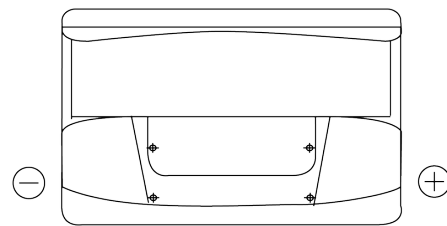

Product overview

Batteries for Marine and Leisure

Start EN750

Part number	EN750
Technology	Flooded
EAN/GTIN	3661024036085
Voltage	12 V
Capacity	74 Ah
CCA	680 A
MCA	750
Length	278 mm
Width	175 mm
Height	190 mm
Box size	L03
Polarity	ETN 0
Terminal Type	EN taper post
Hold Down	B13
Weights (subject of variation)	16.60 kg

Polarity

Terminal Type

Positive Terminal

Negative Terminal

Hold Down

Design, features and specifications are subject to change without notice. We disclaim any representation or warranty, express or implied, concerning the data or recommendations, and in no event shall be liable for any loss or damage claimed to have arisen as a result. Some products may not be available in your local market.