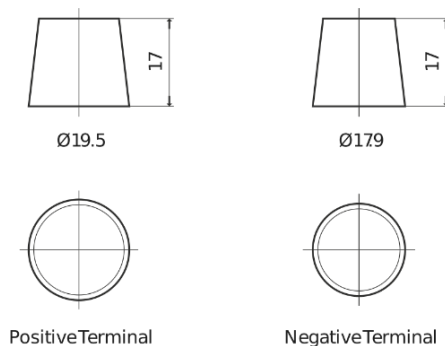

Terminal Type

Hold Down

Design, features and specifications are subject to change without notice. We disclaim any representation or warranty, express or implied, concerning the data or recommendations, and in no event shall be liable for any loss or damage claimed to have arisen as a result. Some products may not be available in your local market.