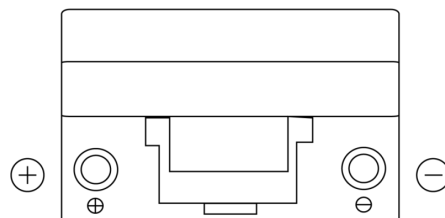

**Product overview**

Batteries for Cars

**Superline SB705**

Part number	SB705
Technology	Flooded
EAN/GTIN	3661024064446
Voltage	12 V
Capacity	70.0 Ah
CCA	540 A
Length	270 mm
Width	173 mm
Height	222 mm
Box size	D26
Polarity	ETN 1
Terminal Type	EN taper post
Hold Down	Korean B1+B6
Weights (subject of variation)	16.10 kg

**Polarity**

**Terminal Type**

**Hold Down**

Design, features and specifications are subject to change without notice. We disclaim any representation or warranty, express or implied, concerning the data or recommendations, and in no event shall be liable for any loss or damage claimed to have arisen as a result. Some products may not be available in your local market.