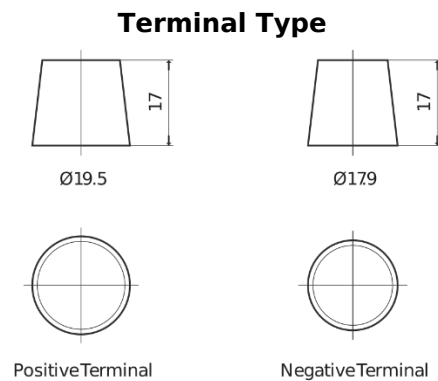

Product overview

Batteries for Marine and Leisure

Vintage EU72L

Part number	EU72L
Technology	Flooded
EAN/GTIN	3661024036283
Voltage	12 V
Capacity	72 Ah
CCA	640 A
Length	278 mm
Width	175 mm
Height	190 mm
Box size	L03
Polarity	ETN 1
Terminal Type	EN taper post
Hold Down	B13
Weights (subject of variation)	16.00 kg