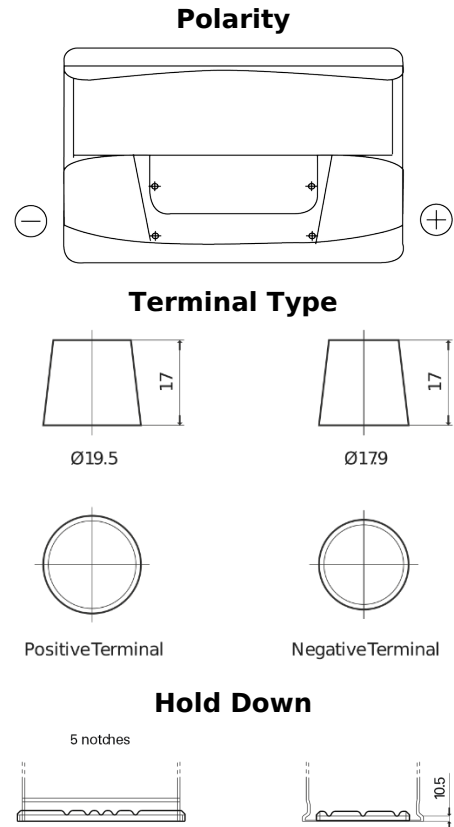

**Product overview**

Batteries for Marine and Leisure

**Vintage EU72L**

Part number	EU72L
Technology	Flooded
EAN/GTIN	3661024036283
Voltage	12 V
Capacity	72 Ah
CCA	640 A
Length	278 mm
Width	175 mm
Height	190 mm
Box size	L03
Polarity	ETN 1
Terminal Type	EN taper post
Hold Down	B13
Weights (subject of variation)	16.00 kg