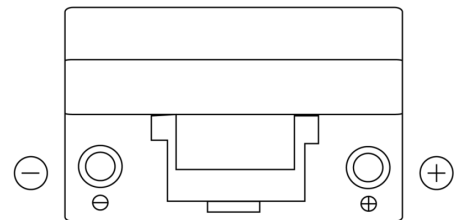

Product overview

Batteries for Cars

Superline SB704

Part number	SB704
Technology	Flooded
EAN/GTIN	3661024064439
Voltage	12 V
Capacity	70.0 Ah
CCA	540 A
Length	270 mm
Width	173 mm
Height	222 mm
Box size	D26
Polarity	ETN 0
Terminal Type	EN taper post
Hold Down	Korean B1+B6
Weights (subject of variation)	16.10 kg

Polarity

Terminal Type

Positive Terminal

Negative Terminal

Hold Down

Design, features and specifications are subject to change without notice. We disclaim any representation or warranty, express or implied, concerning the data or recommendations, and in no event shall be liable for any loss or damage claimed to have arisen as a result. Some products may not be available in your local market.