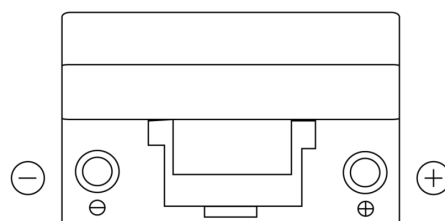

Product overview

Batteries for Cars

Superline SB704

Part number	SB704
Technology	Flooded
EAN/GTIN	3661024064439
Voltage	12 V
Capacity	70.0 Ah
CCA	540 A
Length	270 mm
Width	173 mm
Height	222 mm
Box size	D26
Polarity	ETN 0
Terminal Type	EN taper post
Hold Down	Korean B1+B6
Weights (subject of variation)	16.10 kg

Polarity

Terminal Type

Hold Down

Design, features and specifications are subject to change without notice. We disclaim any representation or warranty, express or implied, concerning the data or recommendations, and in no event shall be liable for any loss or damage claimed to have arisen as a result. Some products may not be available in your local market.