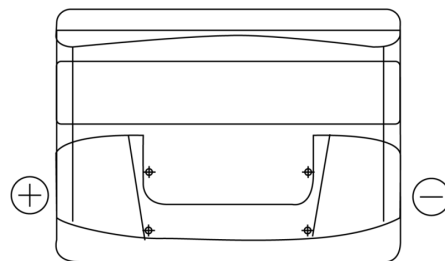

Product overview

Batteries for Cars

Superline SB621

| | |
|--------------------------------|---------------|
| Part number | SB621 |
| Technology | Flooded |
| EAN/GTIN | 3661024064545 |
| Voltage | 12 V |
| Capacity | 62.0 Ah |
| CCA | 540 A |
| Length | 242 mm |
| Width | 175 mm |
| Height | 190 mm |
| Box size | L02 |
| Polarity | ETN 1 |
| Terminal Type | EN taper post |
| Hold Down | B13 |
| Weights (subject of variation) | 14.20 kg |

Polarity

Terminal Type

Hold Down

Design, features and specifications are subject to change without notice. We disclaim any representation or warranty, express or implied, concerning the data or recommendations, and in no event shall be liable for any loss or damage claimed to have arisen as a result. Some products may not be available in your local market.