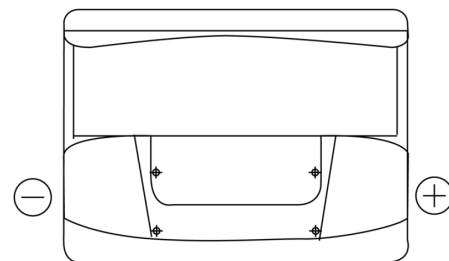

**Product overview**

Batteries for Cars

**Superline SB620**

|                                |               |
|--------------------------------|---------------|
| Part number                    | SB620         |
| Technology                     | Flooded       |
| EAN/GTIN                       | 3661024064538 |
| Voltage                        | 12 V          |
| Capacity                       | 62.0 Ah       |
| CCA                            | 540 A         |
| Length                         | 242 mm        |
| Width                          | 175 mm        |
| Height                         | 190 mm        |
| Box size                       | L02           |
| Polarity                       | ETN 0         |
| Terminal Type                  | EN taper post |
| Hold Down                      | B13           |
| Weights (subject of variation) | 14.20 kg      |

**Polarity**

**Terminal Type**

Positive Terminal

Negative Terminal

**Hold Down**

Design, features and specifications are subject to change without notice. We disclaim any representation or warranty, express or implied, concerning the data or recommendations, and in no event shall be liable for any loss or damage claimed to have arisen as a result. Some products may not be available in your local market.