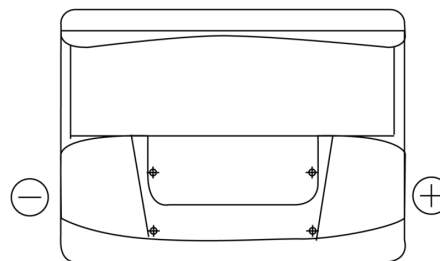

Product overview

Batteries for Cars

Superline SB620

Part number	SB620
Technology	Flooded
EAN/GTIN	3661024064538
Voltage	12 V
Capacity	62.0 Ah
CCA	540 A
Length	242 mm
Width	175 mm
Height	190 mm
Box size	L02
Polarity	ETN 0
Terminal Type	EN taper post
Hold Down	B13
Weights (subject of variation)	14.20 kg

Polarity

Terminal Type

Hold Down

Design, features and specifications are subject to change without notice. We disclaim any representation or warranty, express or implied, concerning the data or recommendations, and in no event shall be liable for any loss or damage claimed to have arisen as a result. Some products may not be available in your local market.