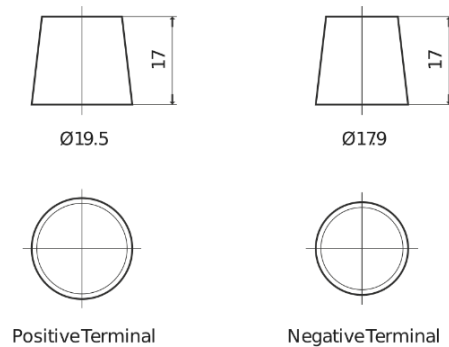

Product overview

Batteries for Cars

Superline SB620

Part number	SB620
Technology	Flooded
EAN/GTIN	3661024064538
Voltage	12 V
Capacity	62.0 Ah
CCA	540 A
Length	242 mm
Width	175 mm
Height	190 mm
Box size	L02
Polarity	ETN 0
Terminal Type	EN taper post
Hold Down	B13
Weights (subject of variation)	14.20 kg

Polarity

Terminal Type

Hold Down

Design, features and specifications are subject to change without notice. We disclaim any representation or warranty, express or implied, concerning the data or recommendations, and in no event shall be liable for any loss or damage claimed to have arisen as a result. Some products may not be available in your local market.