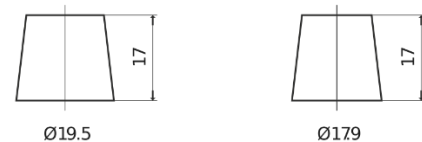

**Product overview**

Batteries for Cars

**Classic EC700**

Part number	EC700
Technology	Flooded
EAN/GTIN	3661024034821
Voltage	12 V
Capacity	70 Ah
CCA	640 A
Length	278 mm
Width	175 mm
Height	190 mm
Box size	L03
Polarity	ETN 0
Terminal Type	EN taper post
Hold Down	B13
Weights (subject of variation)	16.00 kg

**Polarity**

**Terminal Type**

Positive Terminal

Negative Terminal

**Hold Down**

Design, features and specifications are subject to change without notice. We disclaim any representation or warranty, express or implied, concerning the data or recommendations, and in no event shall be liable for any loss or damage claimed to have arisen as a result. Some products may not be available in your local market.