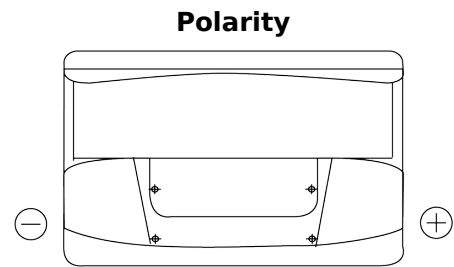

**Product overview**

Batteries for Cars

**Classic EC700**

Part number	EC700
Technology	Flooded
EAN/GTIN	3661024034821
Voltage	12 V
Capacity	70 Ah
CCA	640 A
Length	278 mm
Width	175 mm
Height	190 mm
Box size	L03
Polarity	ETN 0
Terminal Type	EN taper post
Hold Down	B13
Weights (subject of variation)	16.00 kg