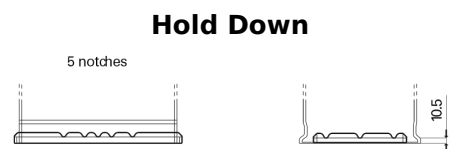

**Product overview**

Batteries for Cars

**Classic EC700**

Part number	EC700
Technology	Flooded
EAN/GTIN	3661024034821
Voltage	12 V
Capacity	70 Ah
CCA	640 A
Length	278 mm
Width	175 mm
Height	190 mm
Box size	L03
Polarity	ETN 0
Terminal Type	EN taper post
Hold Down	B13
Weights (subject of variation)	16.00 kg