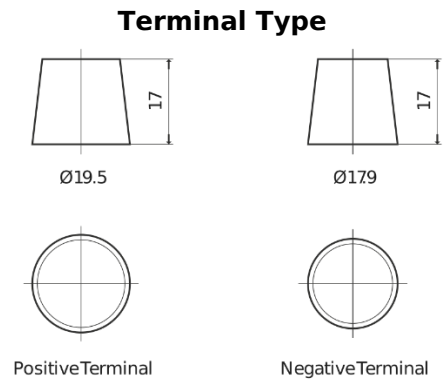

**Product overview**

Batteries for Cars

**Classic EC700**

Part number	EC700
Technology	Flooded
EAN/GTIN	3661024034821
Voltage	12 V
Capacity	70 Ah
CCA	640 A
Length	278 mm
Width	175 mm
Height	190 mm
Box size	L03
Polarity	ETN 0
Terminal Type	EN taper post
Hold Down	B13
Weights (subject of variation)	16.00 kg