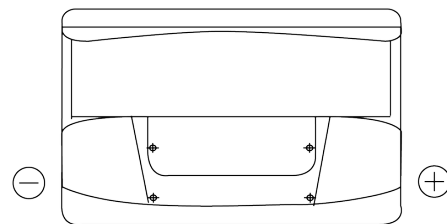

**Product overview**

Batteries for Cars

**Classic EC700**

Part number	EC700
Technology	Flooded
EAN/GTIN	3661024034821
Voltage	12 V
Capacity	70 Ah
CCA	640 A
Length	278 mm
Width	175 mm
Height	190 mm
Box size	L03
Polarity	ETN 0
Terminal Type	EN taper post
Hold Down	B13
Weights (subject of variation)	16.00 kg

**Polarity**

**Terminal Type**

Positive Terminal

Negative Terminal

**Hold Down**

Design, features and specifications are subject to change without notice. We disclaim any representation or warranty, express or implied, concerning the data or recommendations, and in no event shall be liable for any loss or damage claimed to have arisen as a result. Some products may not be available in your local market.