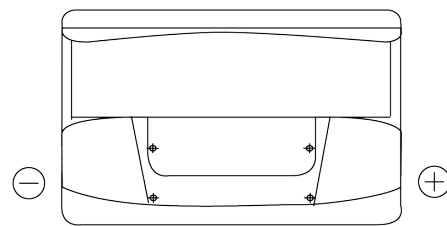

Product overview

Batteries for Cars

Standard CC700

Part number	CC700
Technology	Flooded
EAN/GTIN	3661024014823
Voltage	12 V
Capacity	70 Ah
CCA	640 A
Length	278 mm
Width	175 mm
Height	190 mm
Box size	L03
Polarity	ETN 0
Terminal Type	EN taper post
Hold Down	B13
Weights (subject of variation)	16.00 kg

Polarity

Terminal Type

Positive Terminal

Negative Terminal

Hold Down

Design, features and specifications are subject to change without notice. We disclaim any representation or warranty, express or implied, concerning the data or recommendations, and in no event shall be liable for any loss or damage claimed to have arisen as a result. Some products may not be available in your local market.