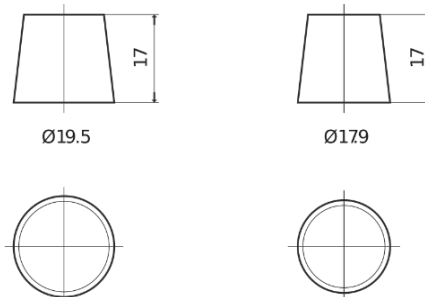

**Product overview**

Batteries for Cars

**Superline SB602**

Part number	SB602
Technology	Flooded
EAN/GTIN	3661024064637
Voltage	12 V
Capacity	60.0 Ah
CCA	540 A
Length	242 mm
Width	175 mm
Height	175 mm
Box size	LB2
Polarity	ETN 0
Terminal Type	EN taper post
Hold Down	B13
Weights (subject of variation)	12.90 kg

**Polarity**

**Terminal Type**

Positive Terminal

Negative Terminal

**Hold Down**

Design, features and specifications are subject to change without notice. We disclaim any representation or warranty, express or implied, concerning the data or recommendations, and in no event shall be liable for any loss or damage claimed to have arisen as a result. Some products may not be available in your local market.