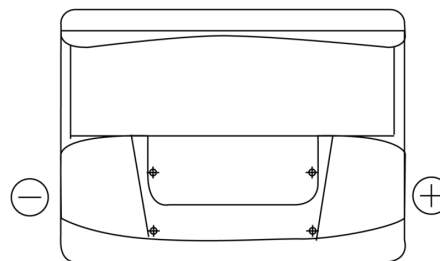

**Product overview**

Batteries for Cars

**Superline SB602**

Part number	SB602
Technology	Flooded
EAN/GTIN	3661024064637
Voltage	12 V
Capacity	60.0 Ah
CCA	540 A
Length	242 mm
Width	175 mm
Height	175 mm
Box size	LB2
Polarity	ETN 0
Terminal Type	EN taper post
Hold Down	B13
Weights (subject of variation)	12.90 kg

**Polarity**

**Terminal Type**

Positive Terminal

Negative Terminal

**Hold Down**

Design, features and specifications are subject to change without notice. We disclaim any representation or warranty, express or implied, concerning the data or recommendations, and in no event shall be liable for any loss or damage claimed to have arisen as a result. Some products may not be available in your local market.