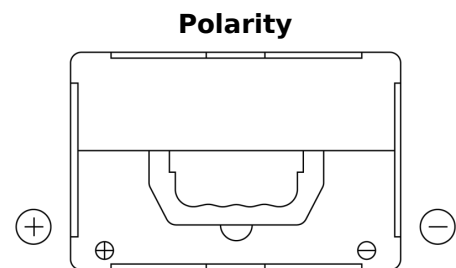

Product overview

Batteries for Cars

Superline SB558

Part number	SB558
Technology	Flooded
EAN/GTIN	3661024066556
Voltage	12 V
Capacity	55.0 Ah
CCA	620 A
Length	230 mm
Width	180 mm
Height	186 mm
Box size	G75
Polarity	ETN 1
Terminal Type	SAE S 3/8" side Terminal
Hold Down	B7
Weights (subject of variation)	14.20 kg