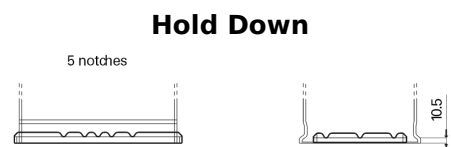

Product overview

Batteries for Marine and Leisure

Equipment ET550

Part number	ET550
Technology	Flooded
EAN/GTIN	3661024036344
Voltage	12 V
Capacity	80 Ah
Watt hour	550 Wh
Length	278 mm
Width	175 mm
Height	190 mm
Box size	L03
Polarity	ETN 0
Terminal Type	EN taper post
Hold Down	B13
Weights (subject of variation)	20.70 kg