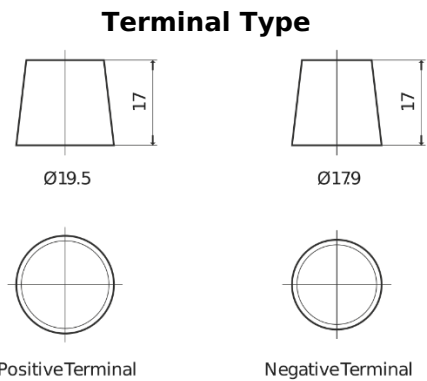

Product overview

Batteries for Marine and Leisure

Equipment ET550

Part number	ET550
Technology	Flooded
EAN/GTIN	3661024036344
Voltage	12 V
Capacity	80 Ah
Watt hour	550 Wh
Length	278 mm
Width	175 mm
Height	190 mm
Box size	L03
Polarity	ETN 0
Terminal Type	EN taper post
Hold Down	B13
Weights (subject of variation)	20.70 kg