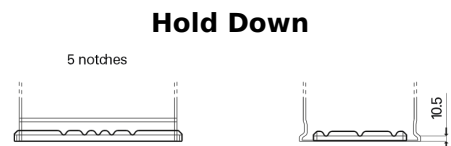

Product overview

Batteries for Marine and Leisure

Equipment ET550

Part number	ET550
Technology	Flooded
EAN/GTIN	3661024036344
Voltage	12 V
Capacity	80 Ah
Watt hour	550 Wh
Length	278 mm
Width	175 mm
Height	190 mm
Box size	L03
Polarity	ETN 0
Terminal Type	EN taper post
Hold Down	B13
Weights (subject of variation)	20.70 kg