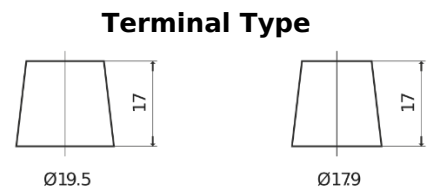

Product overview

Batteries for Marine and Leisure

Equipment ET550

Part number	ET550
Technology	Flooded
EAN/GTIN	3661024036344
Voltage	12 V
Capacity	80 Ah
Watt hour	550 Wh
Length	278 mm
Width	175 mm
Height	190 mm
Box size	L03
Polarity	ETN 0
Terminal Type	EN taper post
Hold Down	B13
Weights (subject of variation)	20.70 kg