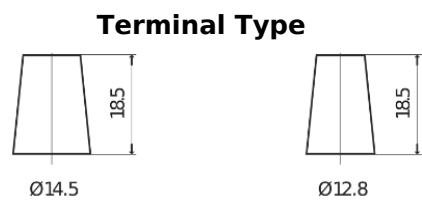

**Product overview**

Batteries for Cars

**Superline SB457**

Part number	SB457
Technology	Flooded
EAN/GTIN	3661024066365
Voltage	12 V
Capacity	45.0 Ah
CCA	330 A
Length	237 mm
Width	127 mm
Height	227 mm
Box size	B24
Polarity	ETN 1
Terminal Type	JIS taper post
Hold Down	B0
Weights (subject of variation)	11.40 kg