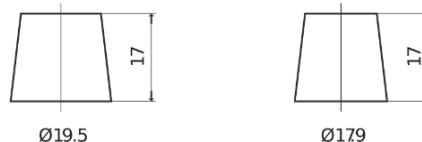

Terminal Type