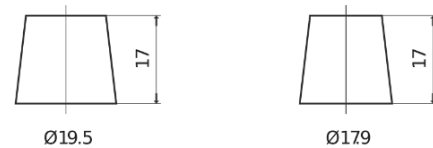

Product overview

Batteries for Cars

Superline SB454

Part number	SB454
Technology	Flooded
EAN/GTIN	3661024064378
Voltage	12 V
Capacity	45.0 Ah
CCA	330 A
Length	237 mm
Width	127 mm
Height	227 mm
Box size	B24
Polarity	ETN 0
Terminal Type	EN taper post
Hold Down	B0
Weights (subject of variation)	11.40 kg

Polarity

Terminal Type

Positive Terminal

Negative Terminal

Hold Down

Design, features and specifications are subject to change without notice. We disclaim any representation or warranty, express or implied, concerning the data or recommendations, and in no event shall be liable for any loss or damage claimed to have arisen as a result. Some products may not be available in your local market.