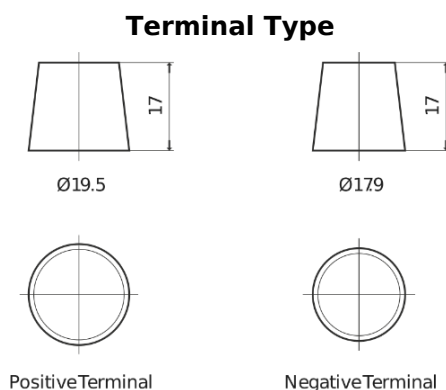

Product overview

Batteries for Cars

Superline SB454

Part number	SB454
Technology	Flooded
EAN/GTIN	3661024064378
Voltage	12 V
Capacity	45.0 Ah
CCA	330 A
Length	237 mm
Width	127 mm
Height	227 mm
Box size	B24
Polarity	ETN 0
Terminal Type	EN taper post
Hold Down	B0
Weights (subject of variation)	11.40 kg