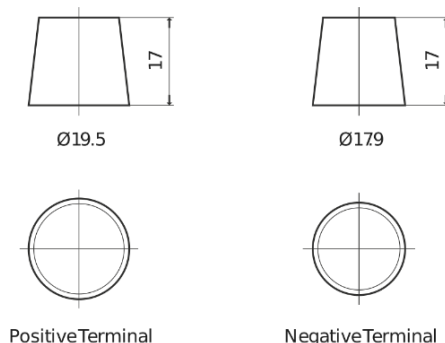

Product overview

Batteries for Cars

Superline SB451

Part number	SB451
Technology	Flooded
EAN/GTIN	3661024064484
Voltage	12 V
Capacity	45.0 Ah
CCA	330 A
Length	220 mm
Width	135 mm
Height	225 mm
Box size	E02
Polarity	ETN 1
Terminal Type	EN taper post
Hold Down	B1
Weights (subject of variation)	12.50 kg

Polarity

Terminal Type

Hold Down

Design, features and specifications are subject to change without notice. We disclaim any representation or warranty, express or implied, concerning the data or recommendations, and in no event shall be liable for any loss or damage claimed to have arisen as a result. Some products may not be available in your local market.