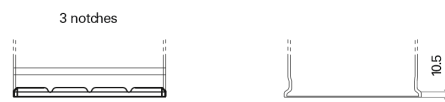

Product overview

Batteries for Cars

Superline SB451

Part number	SB451
Technology	Flooded
EAN/GTIN	3661024064484
Voltage	12 V
Capacity	45.0 Ah
CCA	330 A
Length	220 mm
Width	135 mm
Height	225 mm
Box size	E02
Polarity	ETN 1
Terminal Type	EN taper post
Hold Down	B1
Weights (subject of variation)	12.50 kg

Polarity

Terminal Type

Hold Down

Design, features and specifications are subject to change without notice. We disclaim any representation or warranty, express or implied, concerning the data or recommendations, and in no event shall be liable for any loss or damage claimed to have arisen as a result. Some products may not be available in your local market.