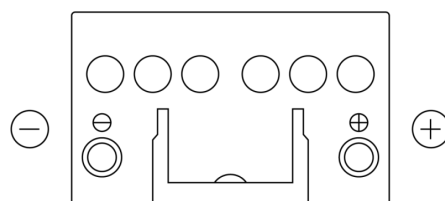

Product overview

Batteries for Cars

Superline SB450

Part number	SB450
Technology	Flooded
EAN/GTIN	3661024064491
Voltage	12 V
Capacity	45.0 Ah
CCA	330 A
Length	220 mm
Width	135 mm
Height	225 mm
Box size	E02
Polarity	ETN 0
Terminal Type	EN taper post
Hold Down	B1
Weights (subject of variation)	12.50 kg

Polarity

Terminal Type

Hold Down

Design, features and specifications are subject to change without notice. We disclaim any representation or warranty, express or implied, concerning the data or recommendations, and in no event shall be liable for any loss or damage claimed to have arisen as a result. Some products may not be available in your local market.