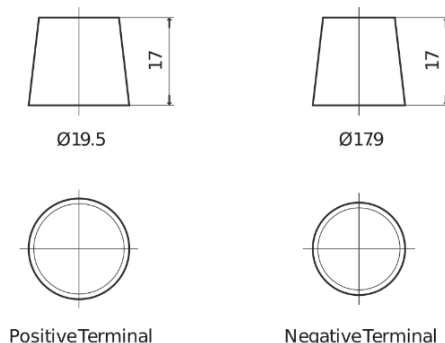

Product overview

Batteries for Cars

Superline SB450

Part number	SB450
Technology	Flooded
EAN/GTIN	3661024064491
Voltage	12 V
Capacity	45.0 Ah
CCA	330 A
Length	220 mm
Width	135 mm
Height	225 mm
Box size	E02
Polarity	ETN 0
Terminal Type	EN taper post
Hold Down	B1
Weights (subject of variation)	12.50 kg

Polarity

Terminal Type

Hold Down

Design, features and specifications are subject to change without notice. We disclaim any representation or warranty, express or implied, concerning the data or recommendations, and in no event shall be liable for any loss or damage claimed to have arisen as a result. Some products may not be available in your local market.