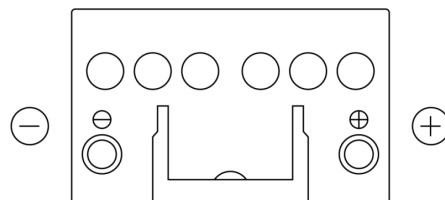

Product overview

Batteries for Cars

Superline SB450

Part number	SB450
Technology	Flooded
EAN/GTIN	3661024064491
Voltage	12 V
Capacity	45.0 Ah
CCA	330 A
Length	220 mm
Width	135 mm
Height	225 mm
Box size	E02
Polarity	ETN 0
Terminal Type	EN taper post
Hold Down	B1
Weights (subject of variation)	12.50 kg

Polarity

Terminal Type

Hold Down

Design, features and specifications are subject to change without notice. We disclaim any representation or warranty, express or implied, concerning the data or recommendations, and in no event shall be liable for any loss or damage claimed to have arisen as a result. Some products may not be available in your local market.