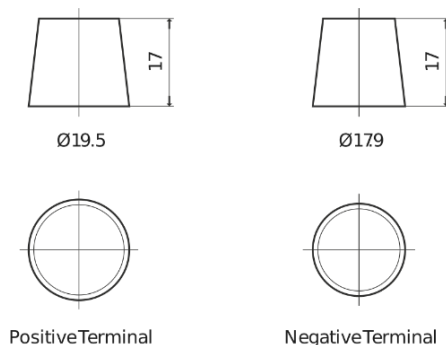

Terminal Type

Hold Down

Design, features and specifications are subject to change without notice. We disclaim any representation or warranty, express or implied, concerning the data or recommendations, and in no event shall be liable for any loss or damage claimed to have arisen as a result. Some products may not be available in your local market.