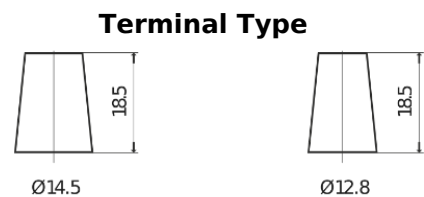

**Product overview**

Batteries for Cars

**Superline SB357**

Part number	SB357
Technology	Flooded
EAN/GTIN	3661024064347
Voltage	12 V
Capacity	35.0 Ah
CCA	240 A
Length	187 mm
Width	127 mm
Height	220 mm
Box size	B19
Polarity	ETN 1
Terminal Type	JIS taper post
Hold Down	B0
Weights (subject of variation)	8.90 kg