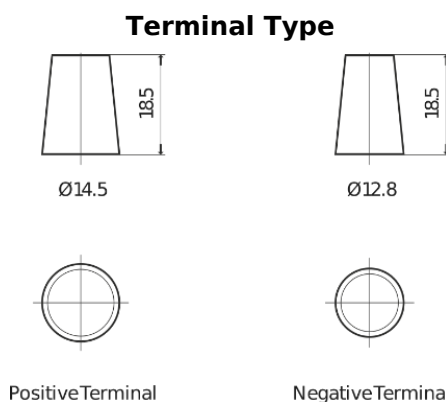

**Product overview**

Batteries for Cars

**Superline SB357**

Part number	SB357
Technology	Flooded
EAN/GTIN	3661024064347
Voltage	12 V
Capacity	35.0 Ah
CCA	240 A
Length	187 mm
Width	127 mm
Height	220 mm
Box size	B19
Polarity	ETN 1
Terminal Type	JIS taper post
Hold Down	B0
Weights (subject of variation)	8.90 kg