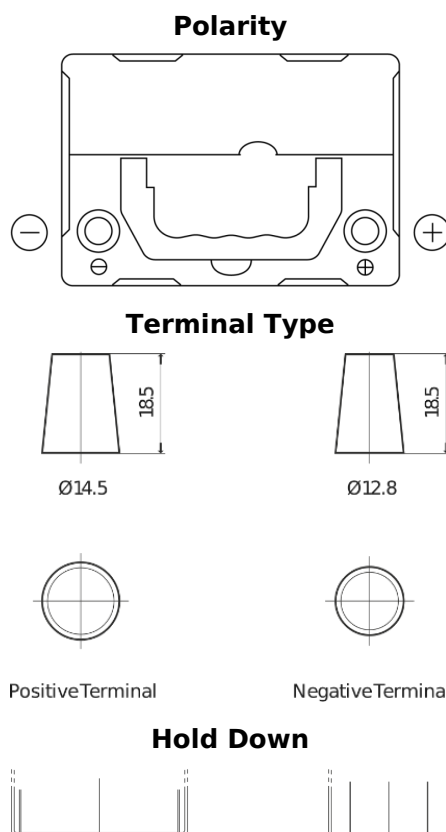

**Product overview**

Batteries for Cars

**Superline SB356**

Part number	SB356
Technology	Flooded
EAN/GTIN	3661024064330
Voltage	12 V
Capacity	35.0 Ah
CCA	240 A
Length	187 mm
Width	127 mm
Height	220 mm
Box size	B19
Polarity	ETN 0
Terminal Type	JIS taper post
Hold Down	B0
Weights (subject of variation)	8.90 kg