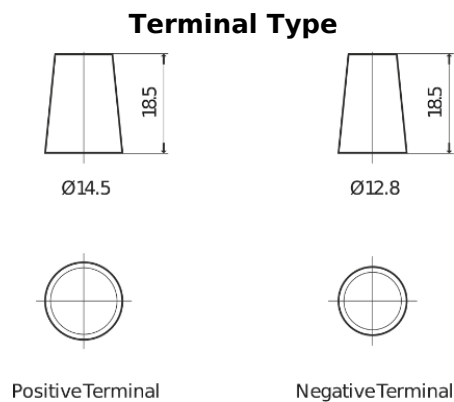

Product overview

Batteries for Cars

Superline SB356

Part number	SB356
Technology	Flooded
EAN/GTIN	3661024064330
Voltage	12 V
Capacity	35.0 Ah
CCA	240 A
Length	187 mm
Width	127 mm
Height	220 mm
Box size	B19
Polarity	ETN 0
Terminal Type	JIS taper post
Hold Down	B0
Weights (subject of variation)	8.90 kg