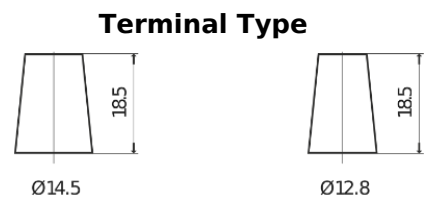

Product overview

Batteries for Cars

Superline SB356

Part number	SB356
Technology	Flooded
EAN/GTIN	3661024064330
Voltage	12 V
Capacity	35.0 Ah
CCA	240 A
Length	187 mm
Width	127 mm
Height	220 mm
Box size	B19
Polarity	ETN 0
Terminal Type	JIS taper post
Hold Down	B0
Weights (subject of variation)	8.90 kg