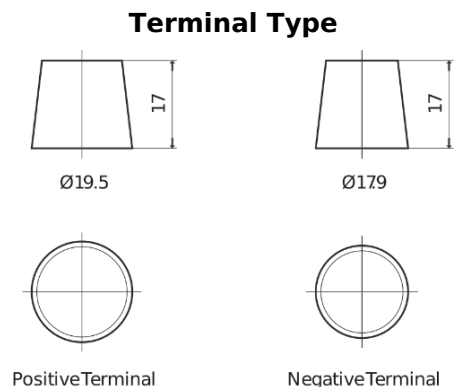

Product overview

Batteries for Cars

Powerline SA955

Part number	SA955
Technology	Flooded
EAN/GTIN	3661024064194
Voltage	12 V
Capacity	95.0 Ah
CCA	800 A
Length	306 mm
Width	173 mm
Height	222 mm
Box size	D31
Polarity	ETN 1
Terminal Type	EN taper post
Hold Down	Korean B1
Weights (subject of variation)	21.40 kg