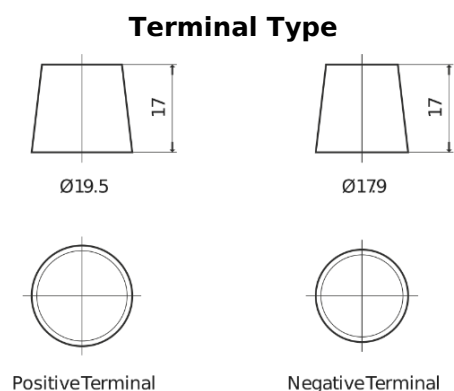

Product overview

Batteries for Cars

Powerline SA954

Part number	SA954
Technology	Flooded
EAN/GTIN	3661024064187
Voltage	12 V
Capacity	95.0 Ah
CCA	800 A
Length	306 mm
Width	173 mm
Height	222 mm
Box size	D31
Polarity	ETN 0
Terminal Type	EN taper post
Hold Down	Korean B1
Weights (subject of variation)	21.40 kg