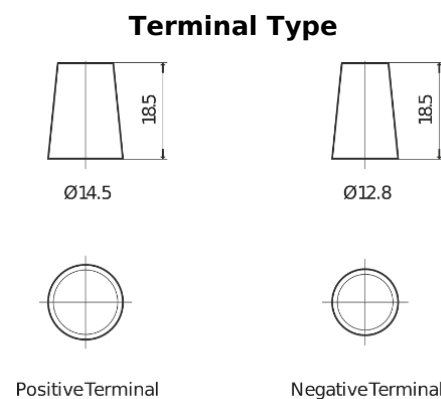

Product overview

Batteries for Cars

Plus CB357

Part number	CB357
Technology	Flooded
EAN/GTIN	3661024014342
Voltage	12 V
Capacity	35.0 Ah
CCA	240 A
Length	187 mm
Width	127 mm
Height	220 mm
Box size	B19
Polarity	ETN 1
Terminal Type	JIS taper post
Hold Down	B0
Weights (subject of variation)	8.90 kg