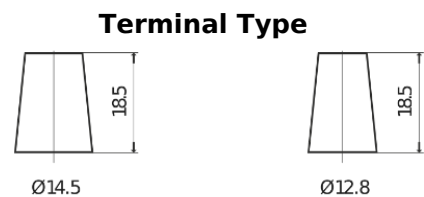

Product overview

Batteries for Cars

Plus CB357

Part number	CB357
Technology	Flooded
EAN/GTIN	3661024014342
Voltage	12 V
Capacity	35.0 Ah
CCA	240 A
Length	187 mm
Width	127 mm
Height	220 mm
Box size	B19
Polarity	ETN 1
Terminal Type	JIS taper post
Hold Down	B0
Weights (subject of variation)	8.90 kg