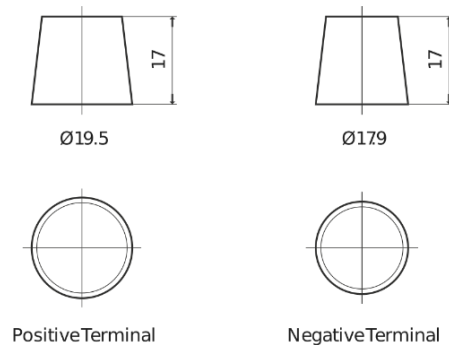

**Product overview**

Batteries for Cars

**Powerline SA900**

Part number	SA900
Technology	Flooded
EAN/GTIN	3661024066259
Voltage	12 V
Capacity	90.0 Ah
CCA	720 A
Length	315 mm
Width	175 mm
Height	190 mm
Box size	L04
Polarity	ETN 0
Terminal Type	EN taper post
Hold Down	B13
Weights (subject of variation)	19.70 kg

**Polarity**

**Terminal Type**

**Hold Down**

Design, features and specifications are subject to change without notice. We disclaim any representation or warranty, express or implied, concerning the data or recommendations, and in no event shall be liable for any loss or damage claimed to have arisen as a result. Some products may not be available in your local market.