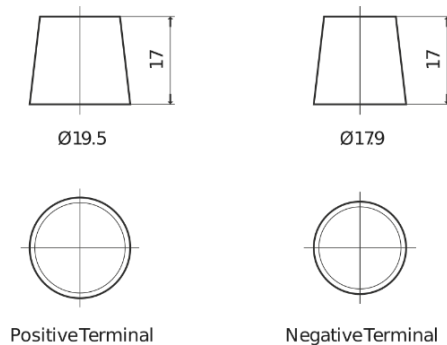

Terminal Type

Hold Down

Design, features and specifications are subject to change without notice. We disclaim any representation or warranty, express or implied, concerning the data or recommendations, and in no event shall be liable for any loss or damage claimed to have arisen as a result. Some products may not be available in your local market.