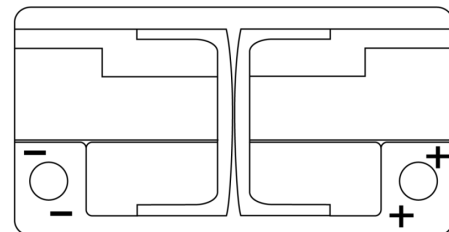

**Product overview**

Batteries for Cars

**Powerline SA852**

Part number	SA852
Technology	Flooded
EAN/GTIN	3661024064293
Voltage	12 V
Capacity	85.0 Ah
CCA	800 A
Length	315 mm
Width	175 mm
Height	175 mm
Box size	LB4
Polarity	ETN 0
Terminal Type	EN taper post
Hold Down	B13
Weights (subject of variation)	18.60 kg

**Polarity**

**Terminal Type**

Positive Terminal

Negative Terminal

**Hold Down**

Design, features and specifications are subject to change without notice. We disclaim any representation or warranty, express or implied, concerning the data or recommendations, and in no event shall be liable for any loss or damage claimed to have arisen as a result. Some products may not be available in your local market.