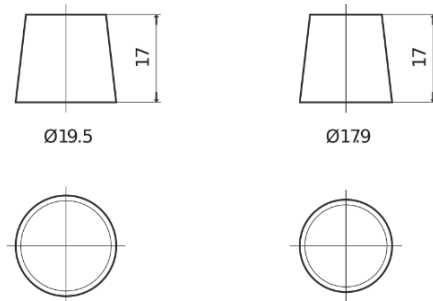

Product overview

Batteries for Cars

Powerline SA770

Part number	SA770
Technology	Flooded
EAN/GTIN	3661024064248
Voltage	12 V
Capacity	77.0 Ah
CCA	760 A
Length	278 mm
Width	175 mm
Height	190 mm
Box size	L03
Polarity	ETN 0
Terminal Type	EN taper post
Hold Down	B13
Weights (subject of variation)	17.50 kg

Polarity

Terminal Type

Positive Terminal

Negative Terminal

Hold Down

Design, features and specifications are subject to change without notice. We disclaim any representation or warranty, express or implied, concerning the data or recommendations, and in no event shall be liable for any loss or damage claimed to have arisen as a result. Some products may not be available in your local market.